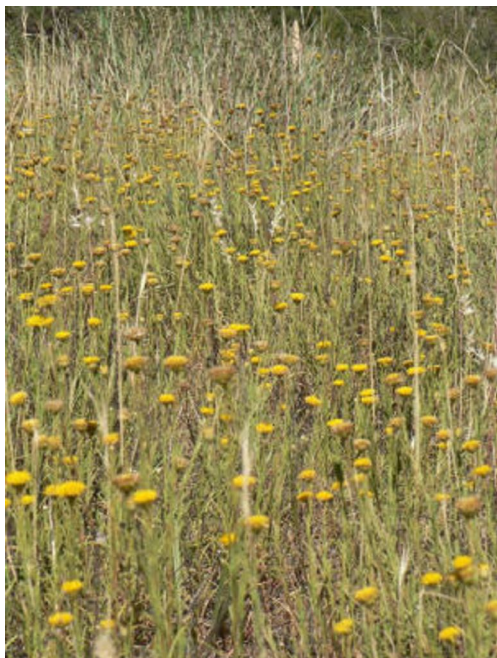

Wednesday Walk in Queanbeyan Nature Reserve – 16 December 2009

The Queanbeyan Nature Reserve is a very small reserve at the end of Furlong Road, Queanbeyan, NSW. It is there to protect the endangered plant *Rutidosia leptorhynchoides* but it is also very species rich for such a small area. We found a number of plants in flower, including *R. leptorhynchoides*. Of special note were *Eryngium rostratum* just turning blue, large patches of *Dianella longifolia* just finished flowering, *Convolvulus erubescens*, *Chrysocephalum apiculatum*, *Xerochrysum viscosum* all flowering and many spent *Leucochrysum albicans* ssp. *albicans* var. *tricolor*. There were also some *Pomaderris eriocephala*, *Lissanthe strigosa*, *Cryptandra amara* var. *longiflora* and a good array of grasses in flower.

Rutidosia leptorhynchoides Image by Roger Farrow

Rutidosia leptorhynchoides Image by Roger Farrow

Eryngium rostratum Image by Martin Butterfield

Eryngium rostratum Image by Roger Farrow

Plant List for Queanbeyan Nature Reserve – 16 December 2009