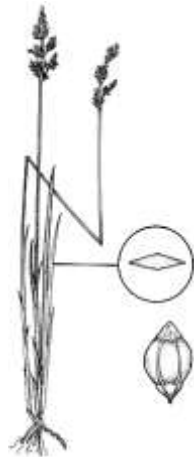

Machaerina planifolia